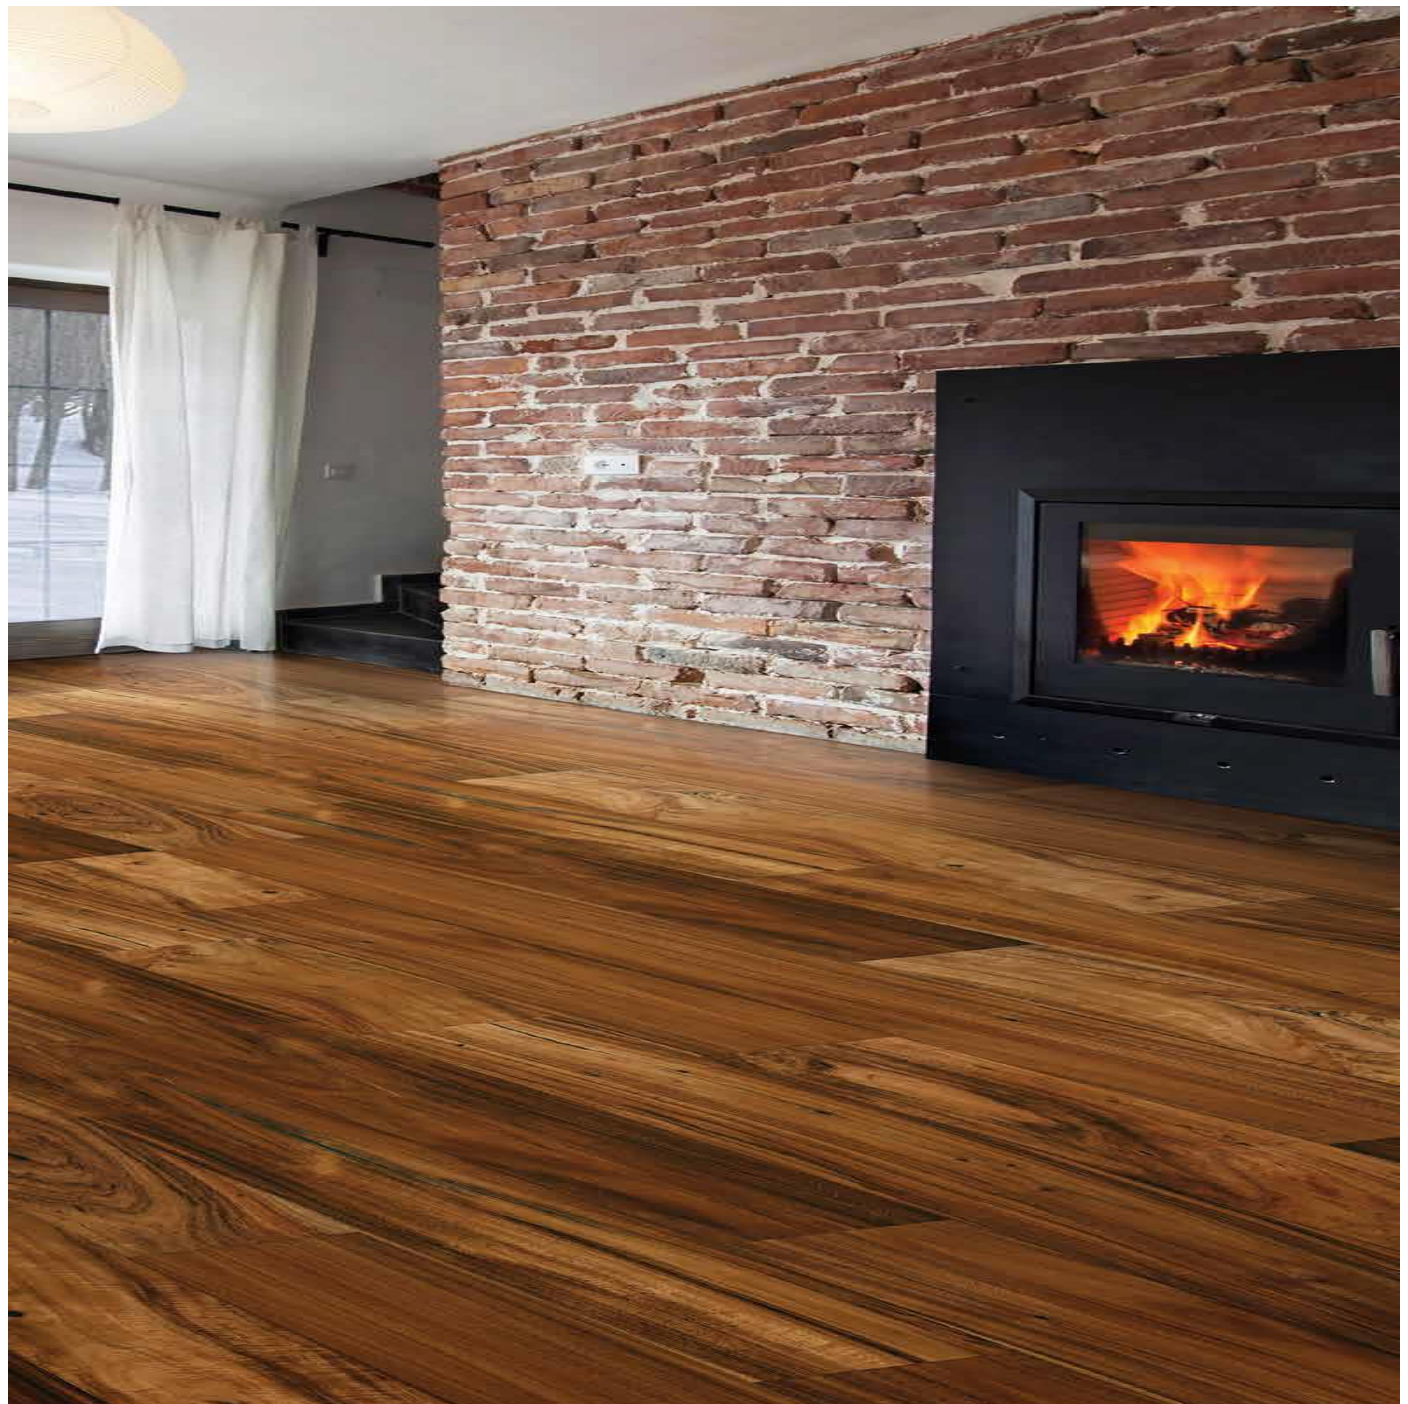

Random lengths up to 7 feet long!

Rustic Grade

Filled splits and knots

Handscraped

Furniture Finish techniques create unparalleled depth

**Paseo
Maple
Piedmont**

**Paseo
Maple
Lombard**

**Paseo
Maple
Americano**

**Paseo
Hickory
Tasajo**

**Paseo
Hickory
Sala**

Andalusia Collection

1/2" x 7 1/2"

White Oak

Rustic grade

Filled splits and knots

Random up to 6 feet long!

Small Leaf Acacia in two colors

Handscraped Finish

Random up to 6 feet long!

***Low maintenance Urethane finish with
oil visuals!***

Amsterdam
Acacia
Natural

Amsterdam
Acacia
La Jolla